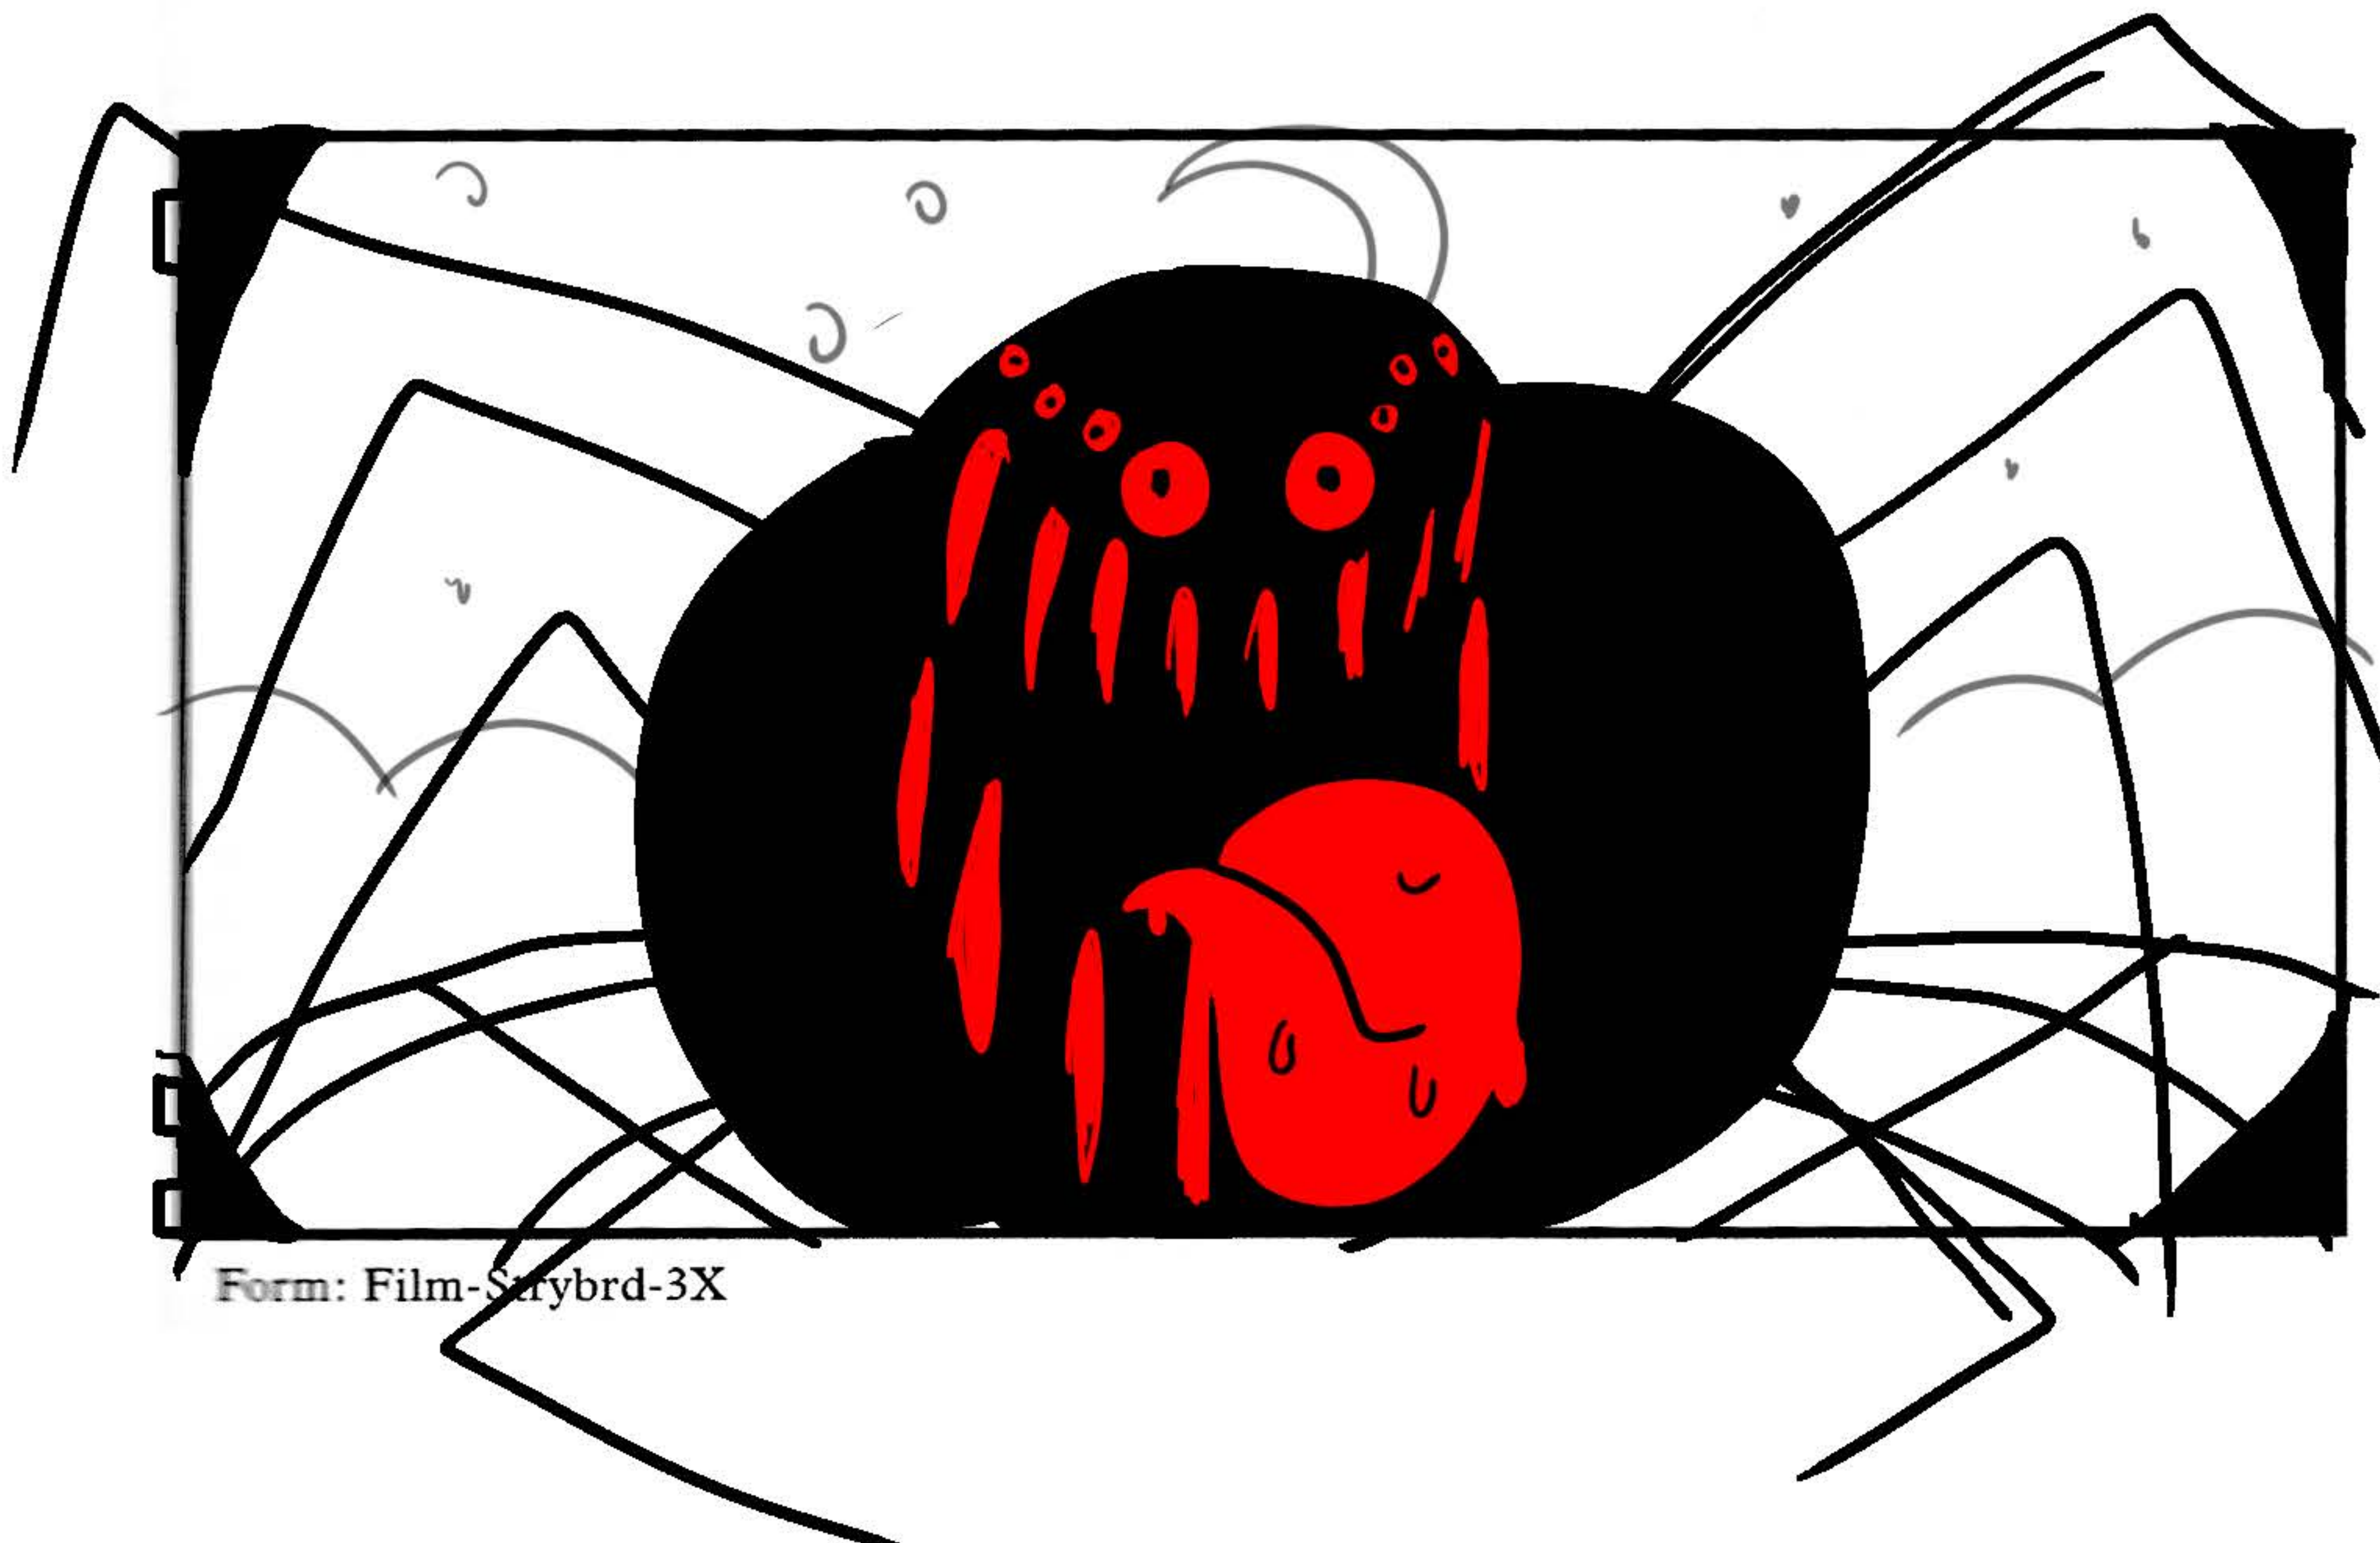

Project: Pov

Artist: Dylan S.

Page: 1

Scene:
Panel:
establish on a dark night
with a large spider trap

Scene:
Panel:
close up on a bug with a
really worried look on its face

Scene:
Panel:
POV on the bug. it
catches a spider
in the corner of its
view.

Project: *Pov*

Artist: *Dylan S*

Page: *2*

Scene:
Panel:

the spider gets closer as
the bug struggles to get
out

Scene:
Panel:

and closer

Scene:
Panel:

dinner time.