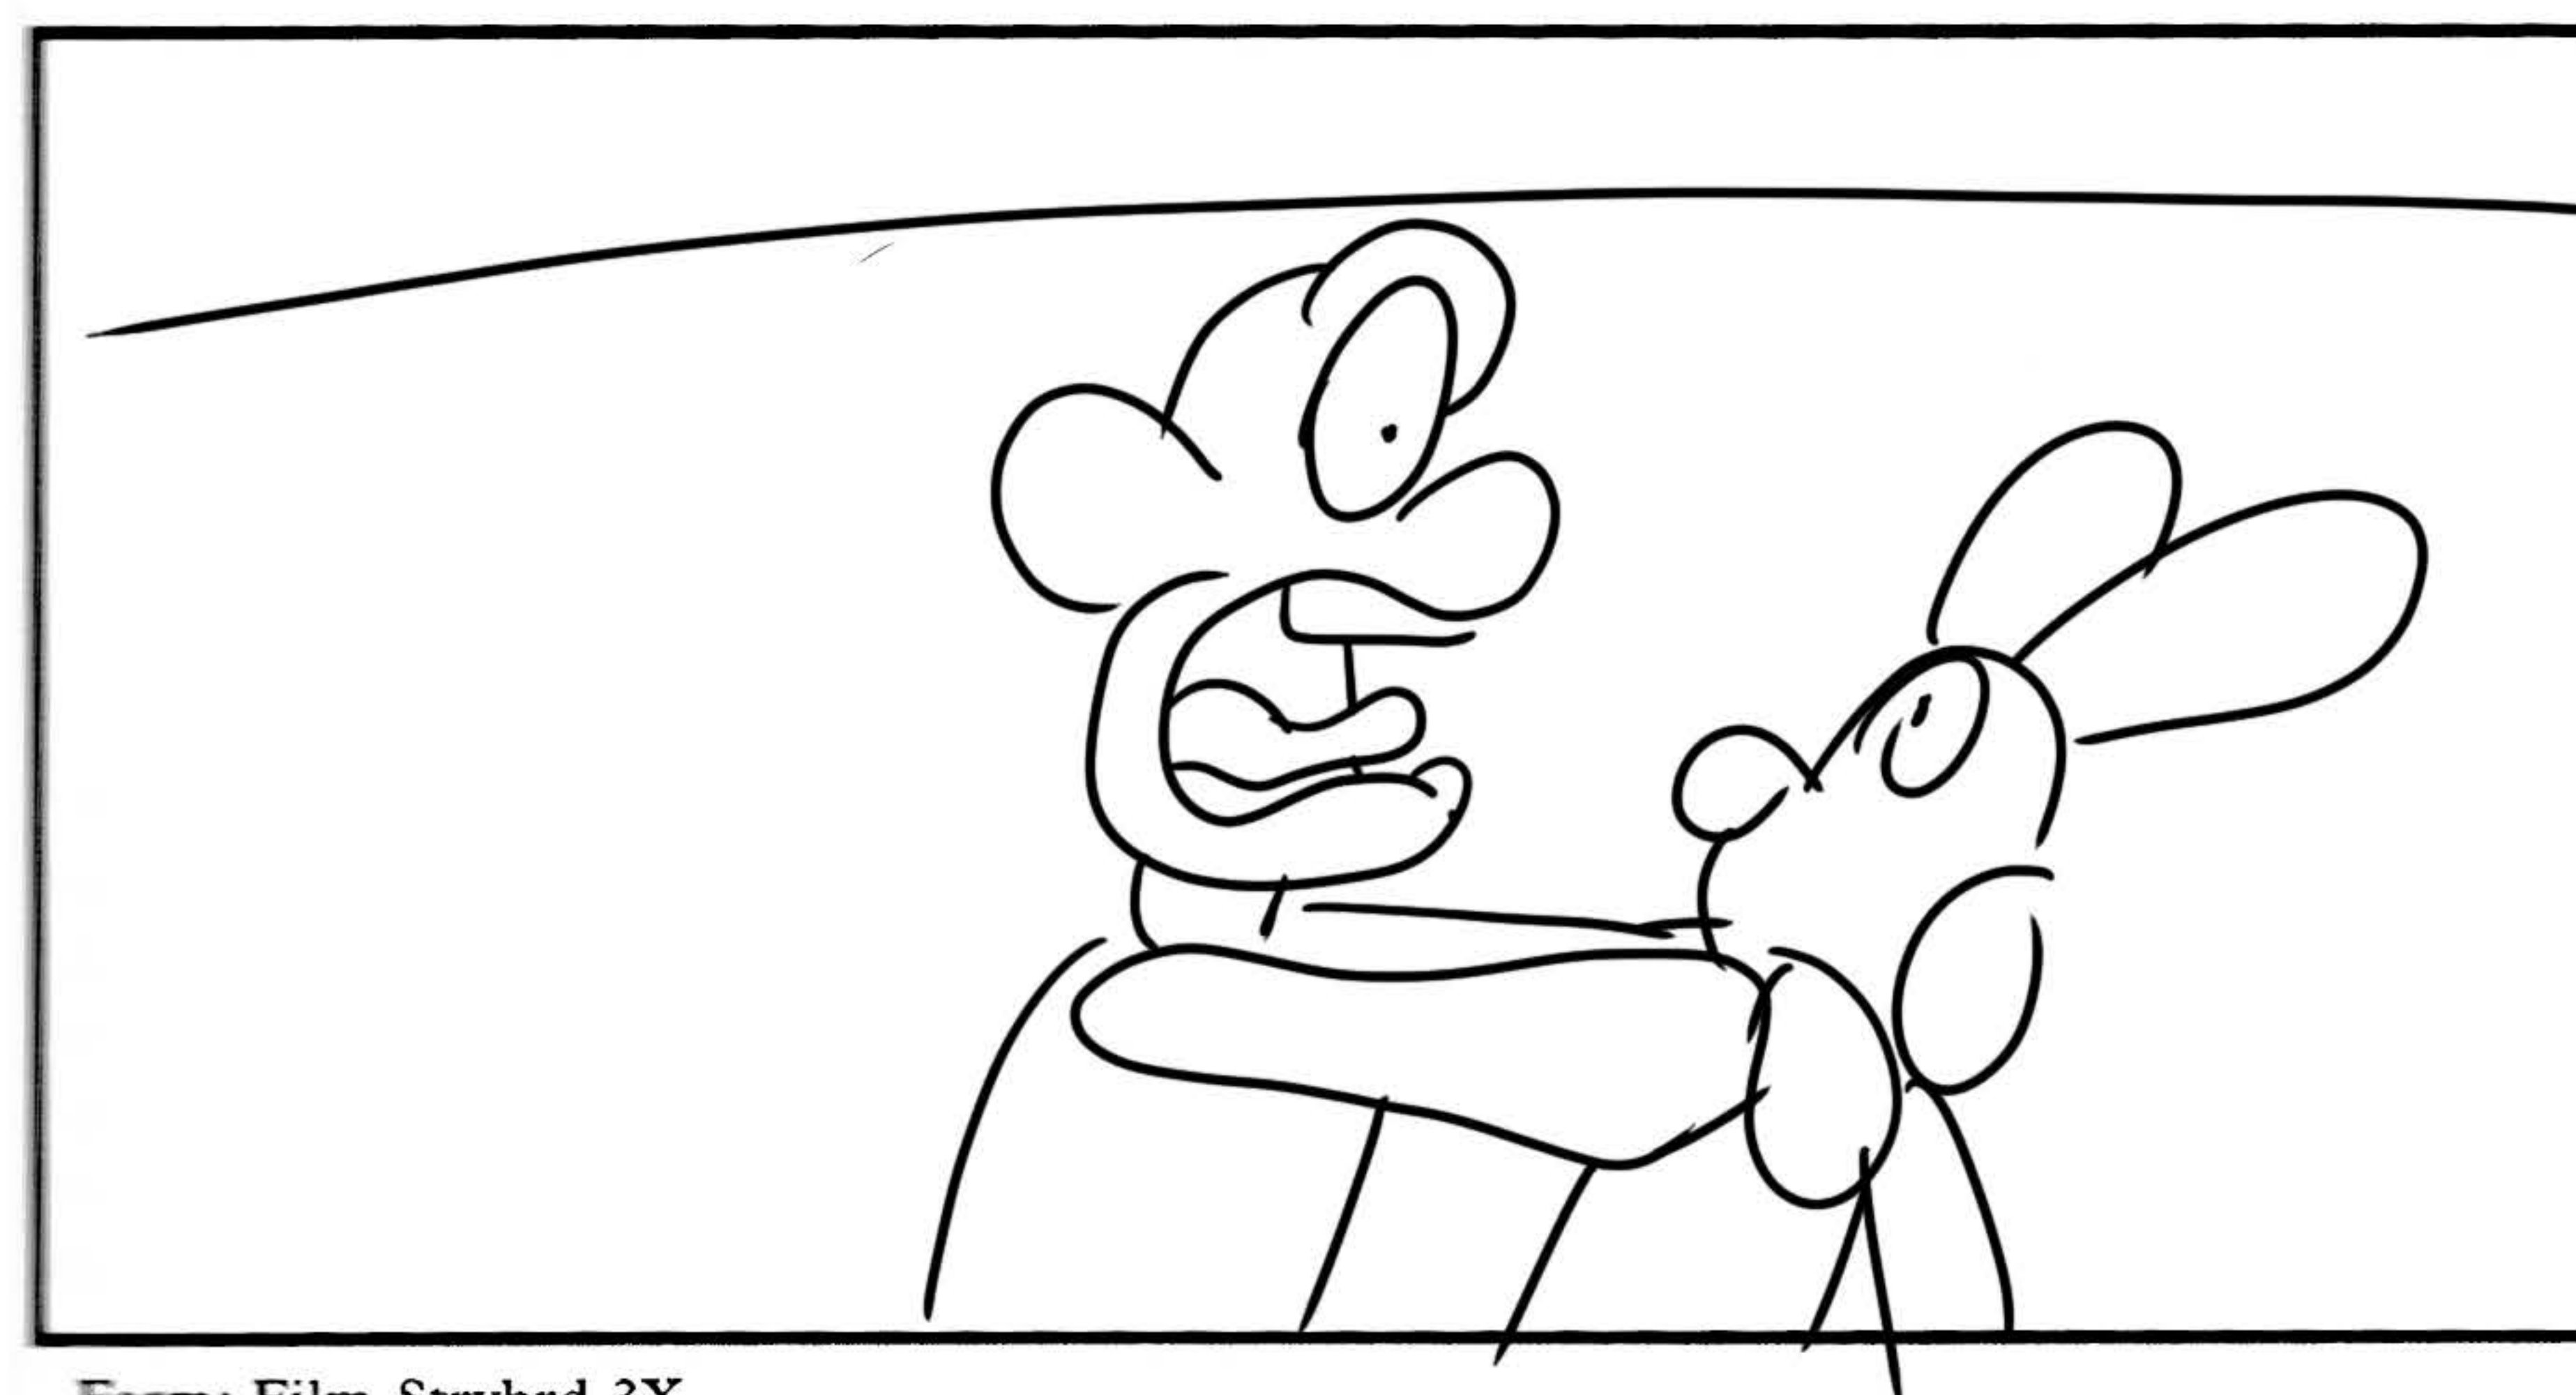

Scene: 1
Panel: 1

a dead body is shown in the center of the scene with two shadowy figures looking down.

Scene: 2
Panel: 1

Wallace and Gromit look horrified at what they had done.

Scene: 2
Panel: 2

Wallace: "We got to hide the body Gromit! they dont have cheese or crackers in prison!" Wallace screams as he shakes gromit.

Scene: 3
Panel: 1

cut to a pov of the dead body as Wallace and Gromit look down with great shame.

Scene: 4
Panel: 1

Cut to the middle of the hill as Wallace and Gromit begin to burry the body

Scene: 5
Panel: 1

Close up on the burried hole as the camera slowly moves left as Wallace and Gromit drop a flower and leave.