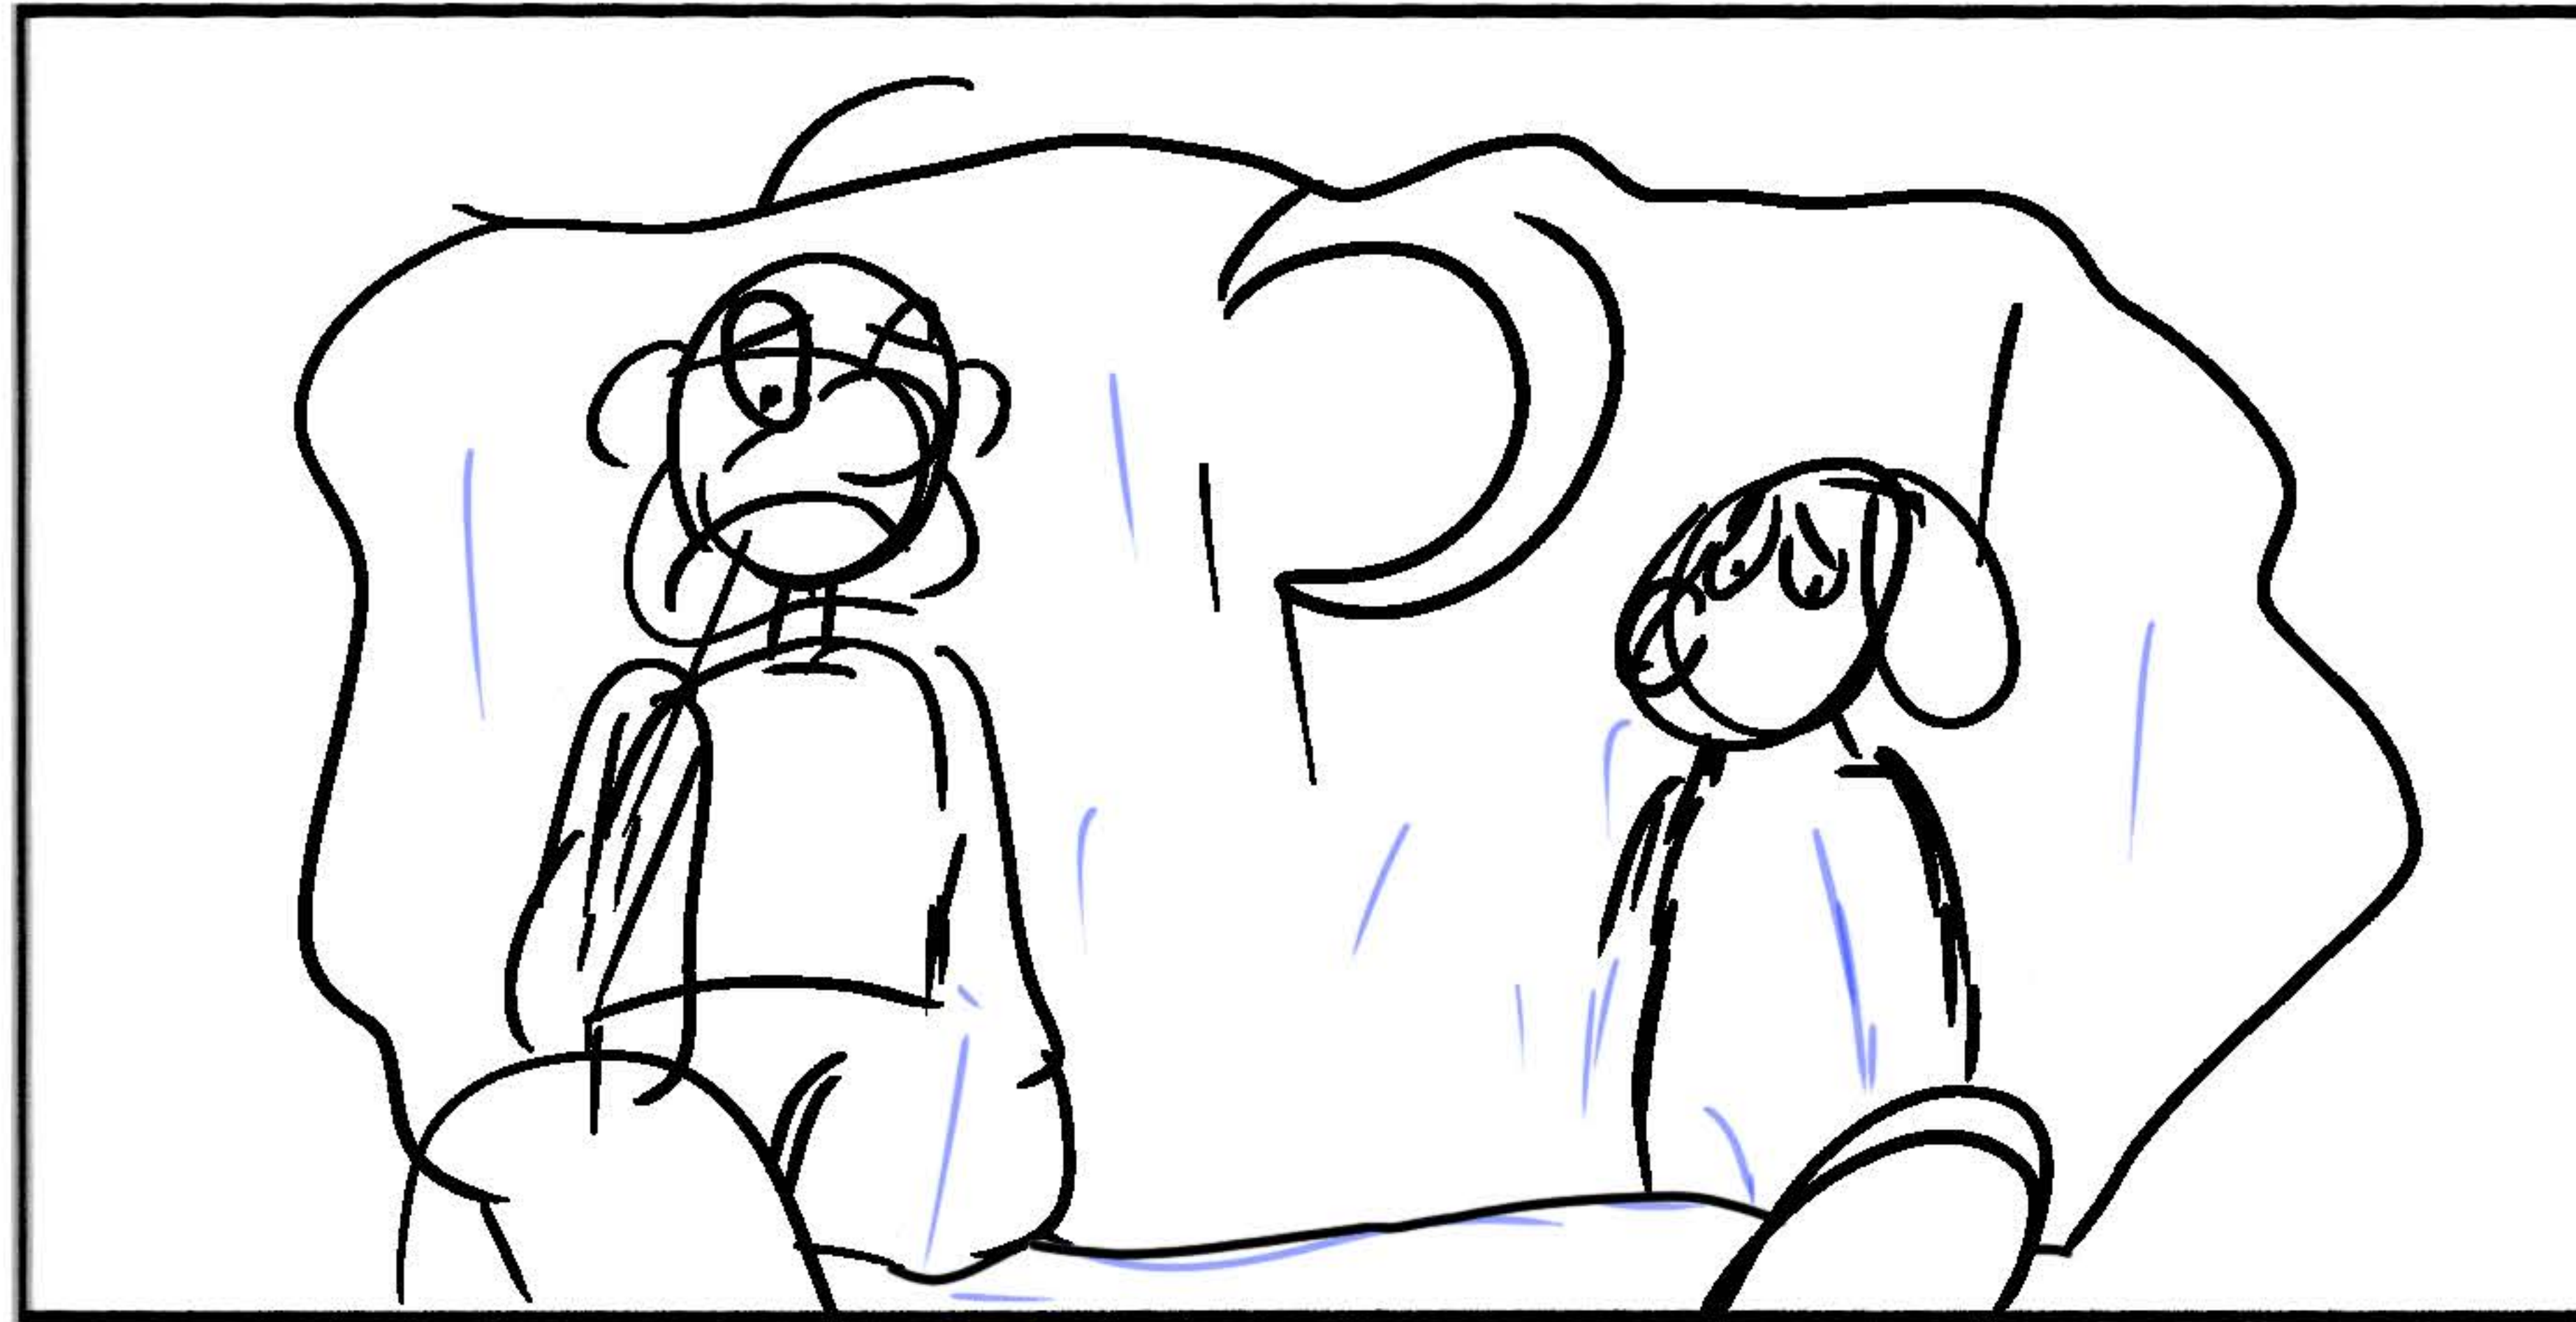

Scene: 1
Panel: 1

a dead body is shown in the center of the scene with two shadowy figures looking down.

Scene: 2
Panel: 1

Wallace and Gromit look horrified at what they had done.

Scene: 2
Panel: 2

Wallace: "We got to hide the body Gromit! they dont have cheese or crackers in prison!" Wallace screams as he shakes gromit.

Scene: 3
Panel: 1

cut to a pov of the dead body as Wallace and Gromit look down with great shame.

Scene: 4
Panel: 1

Cut to the middle of the hill as Wallace and Gromit begin to burry the body

Scene: 5
Panel: 1

Close up on the burried hole as the camera slowly moves left as Wallace and Gromit drop a flower and leave.