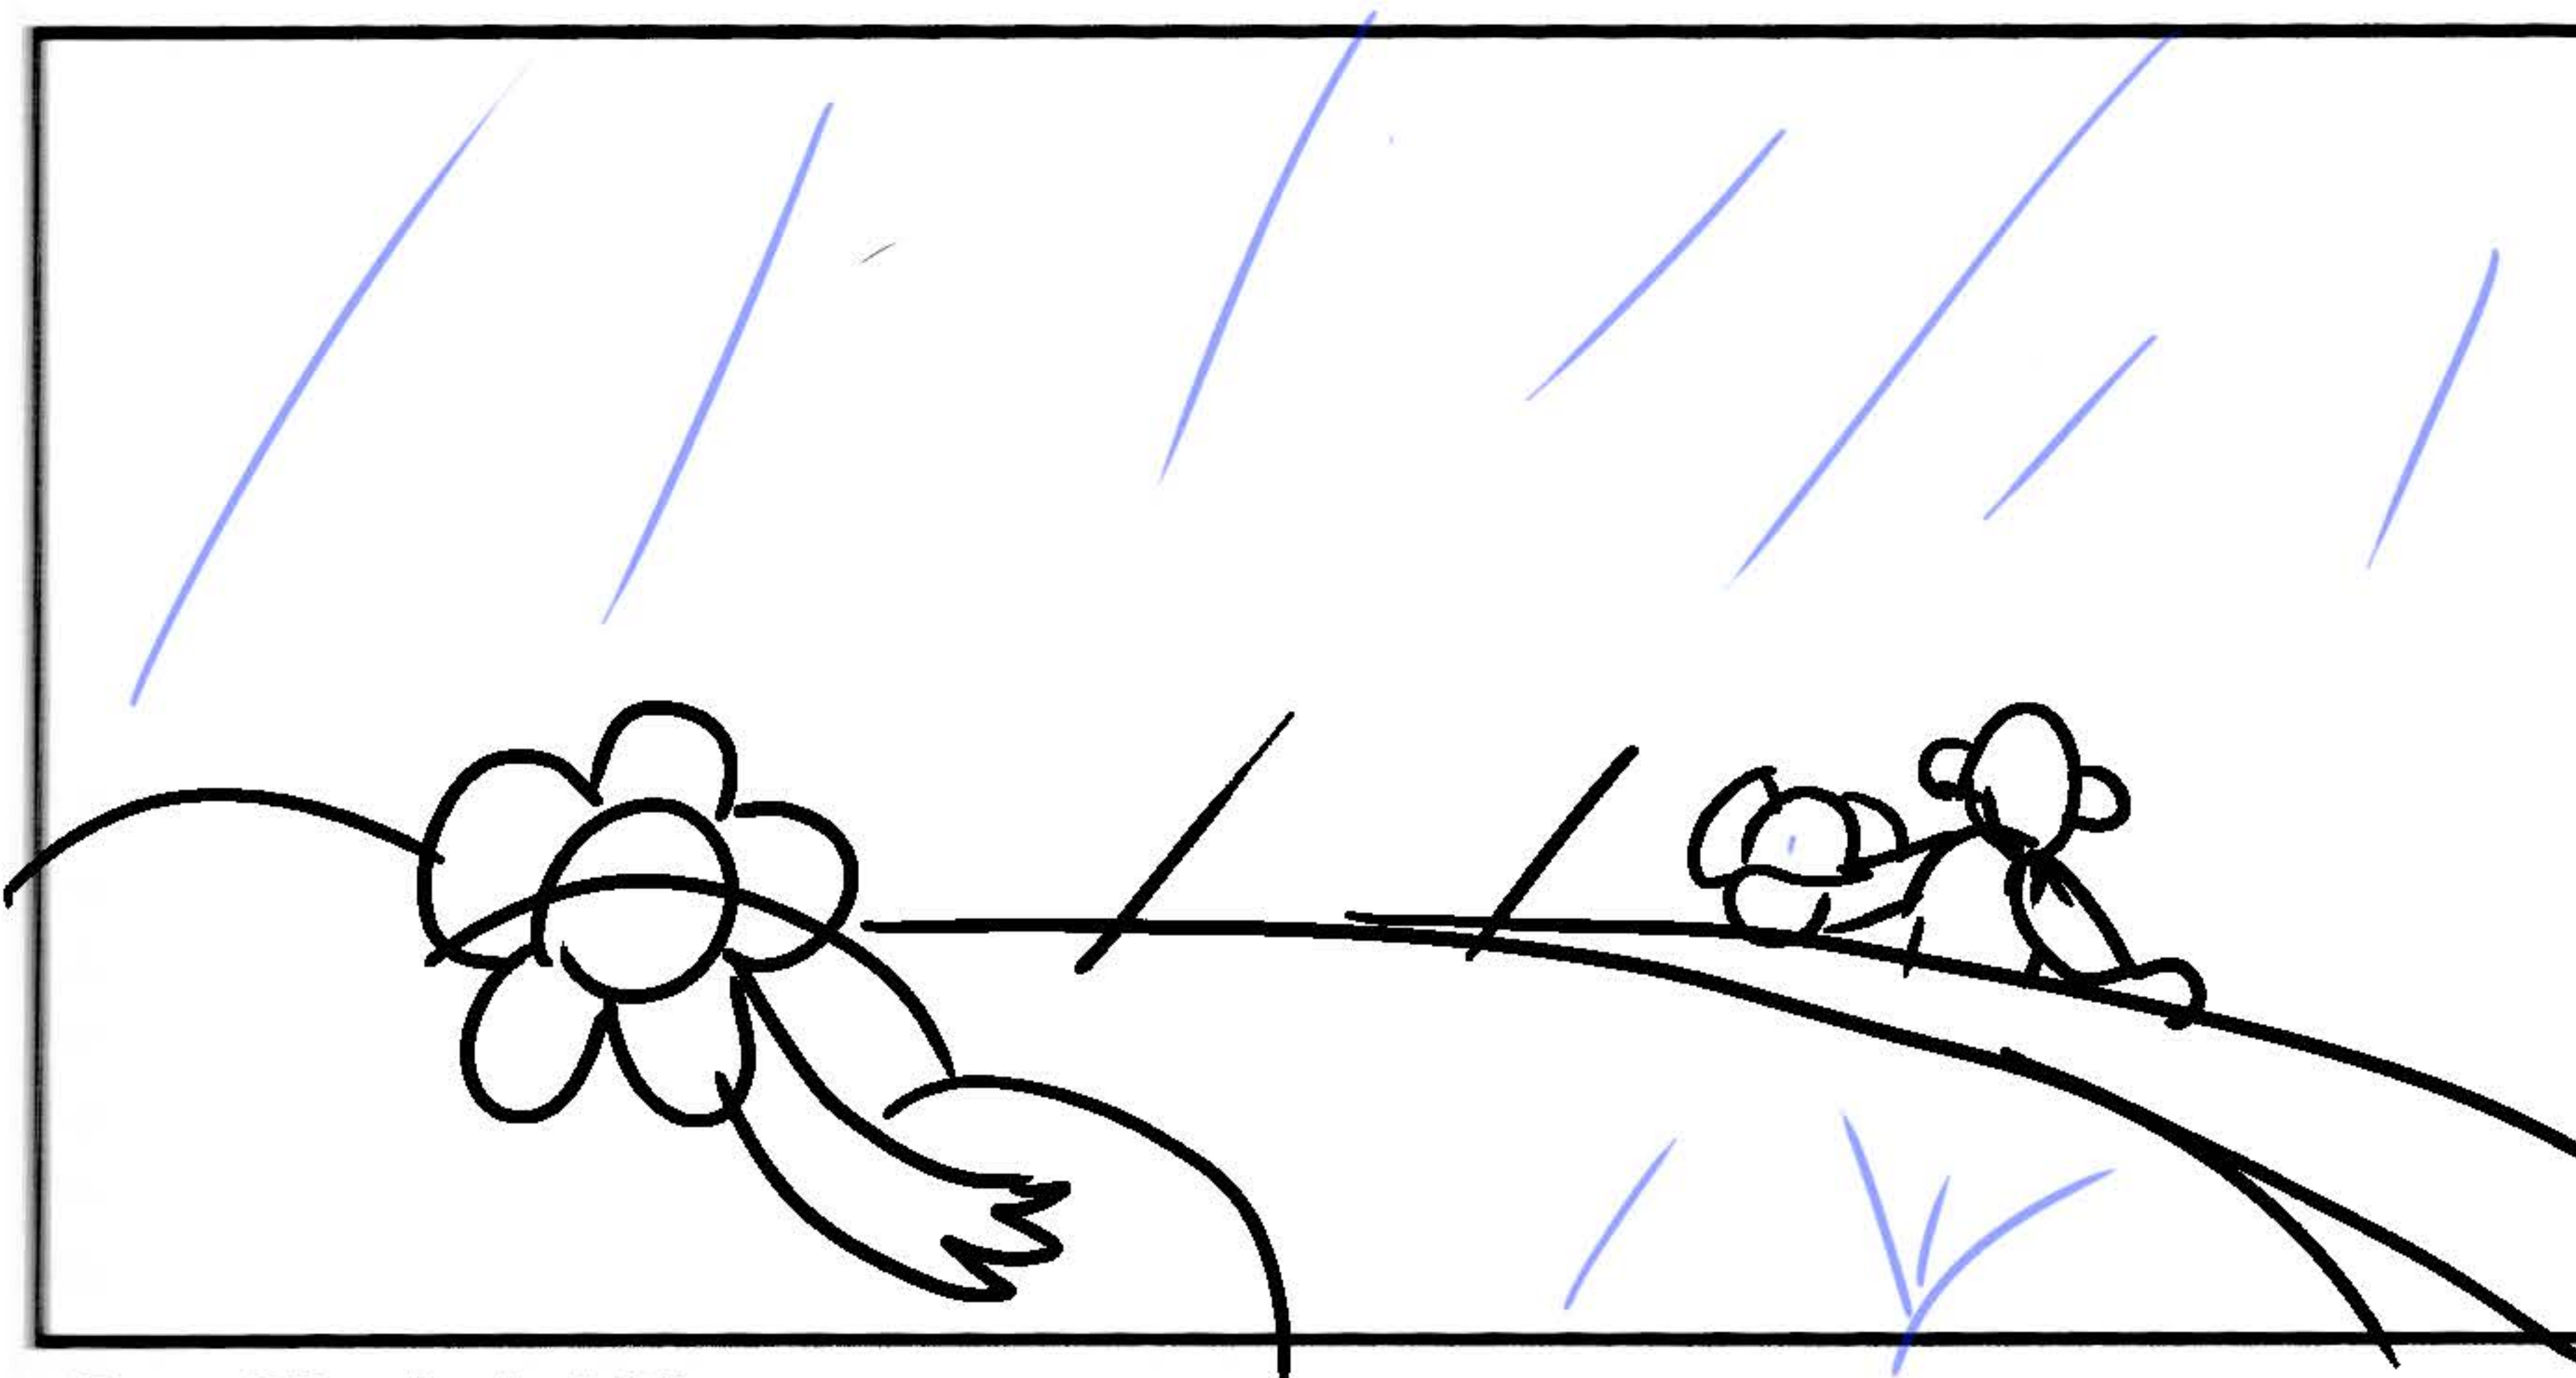

Scene: 1
Panel: 1

a dead body is shown in the center of the scene with two shadowy figures looking down.

Scene: 2
Panel: 1

Wallace and Gromit look horrified at what they had done.

Scene: 2
Panel: 2

Wallace: "We got to hide the body Gromit! they dont have cheese or crackers in prison!" Wallace screams as he shakes gromit.

Scene: 3
Panel: 1

cut to a pov of the dead body as Wallace and Gromit look down with great shame.

Scene: 4
Panel: 1

Cut to the middle of the hill as Wallace and Gromit begin to burry the body

Scene: 5
Panel: 1

Close up on the burried hole as the camera slowly moves left as Wallace and Gromit drop a flower and leave.